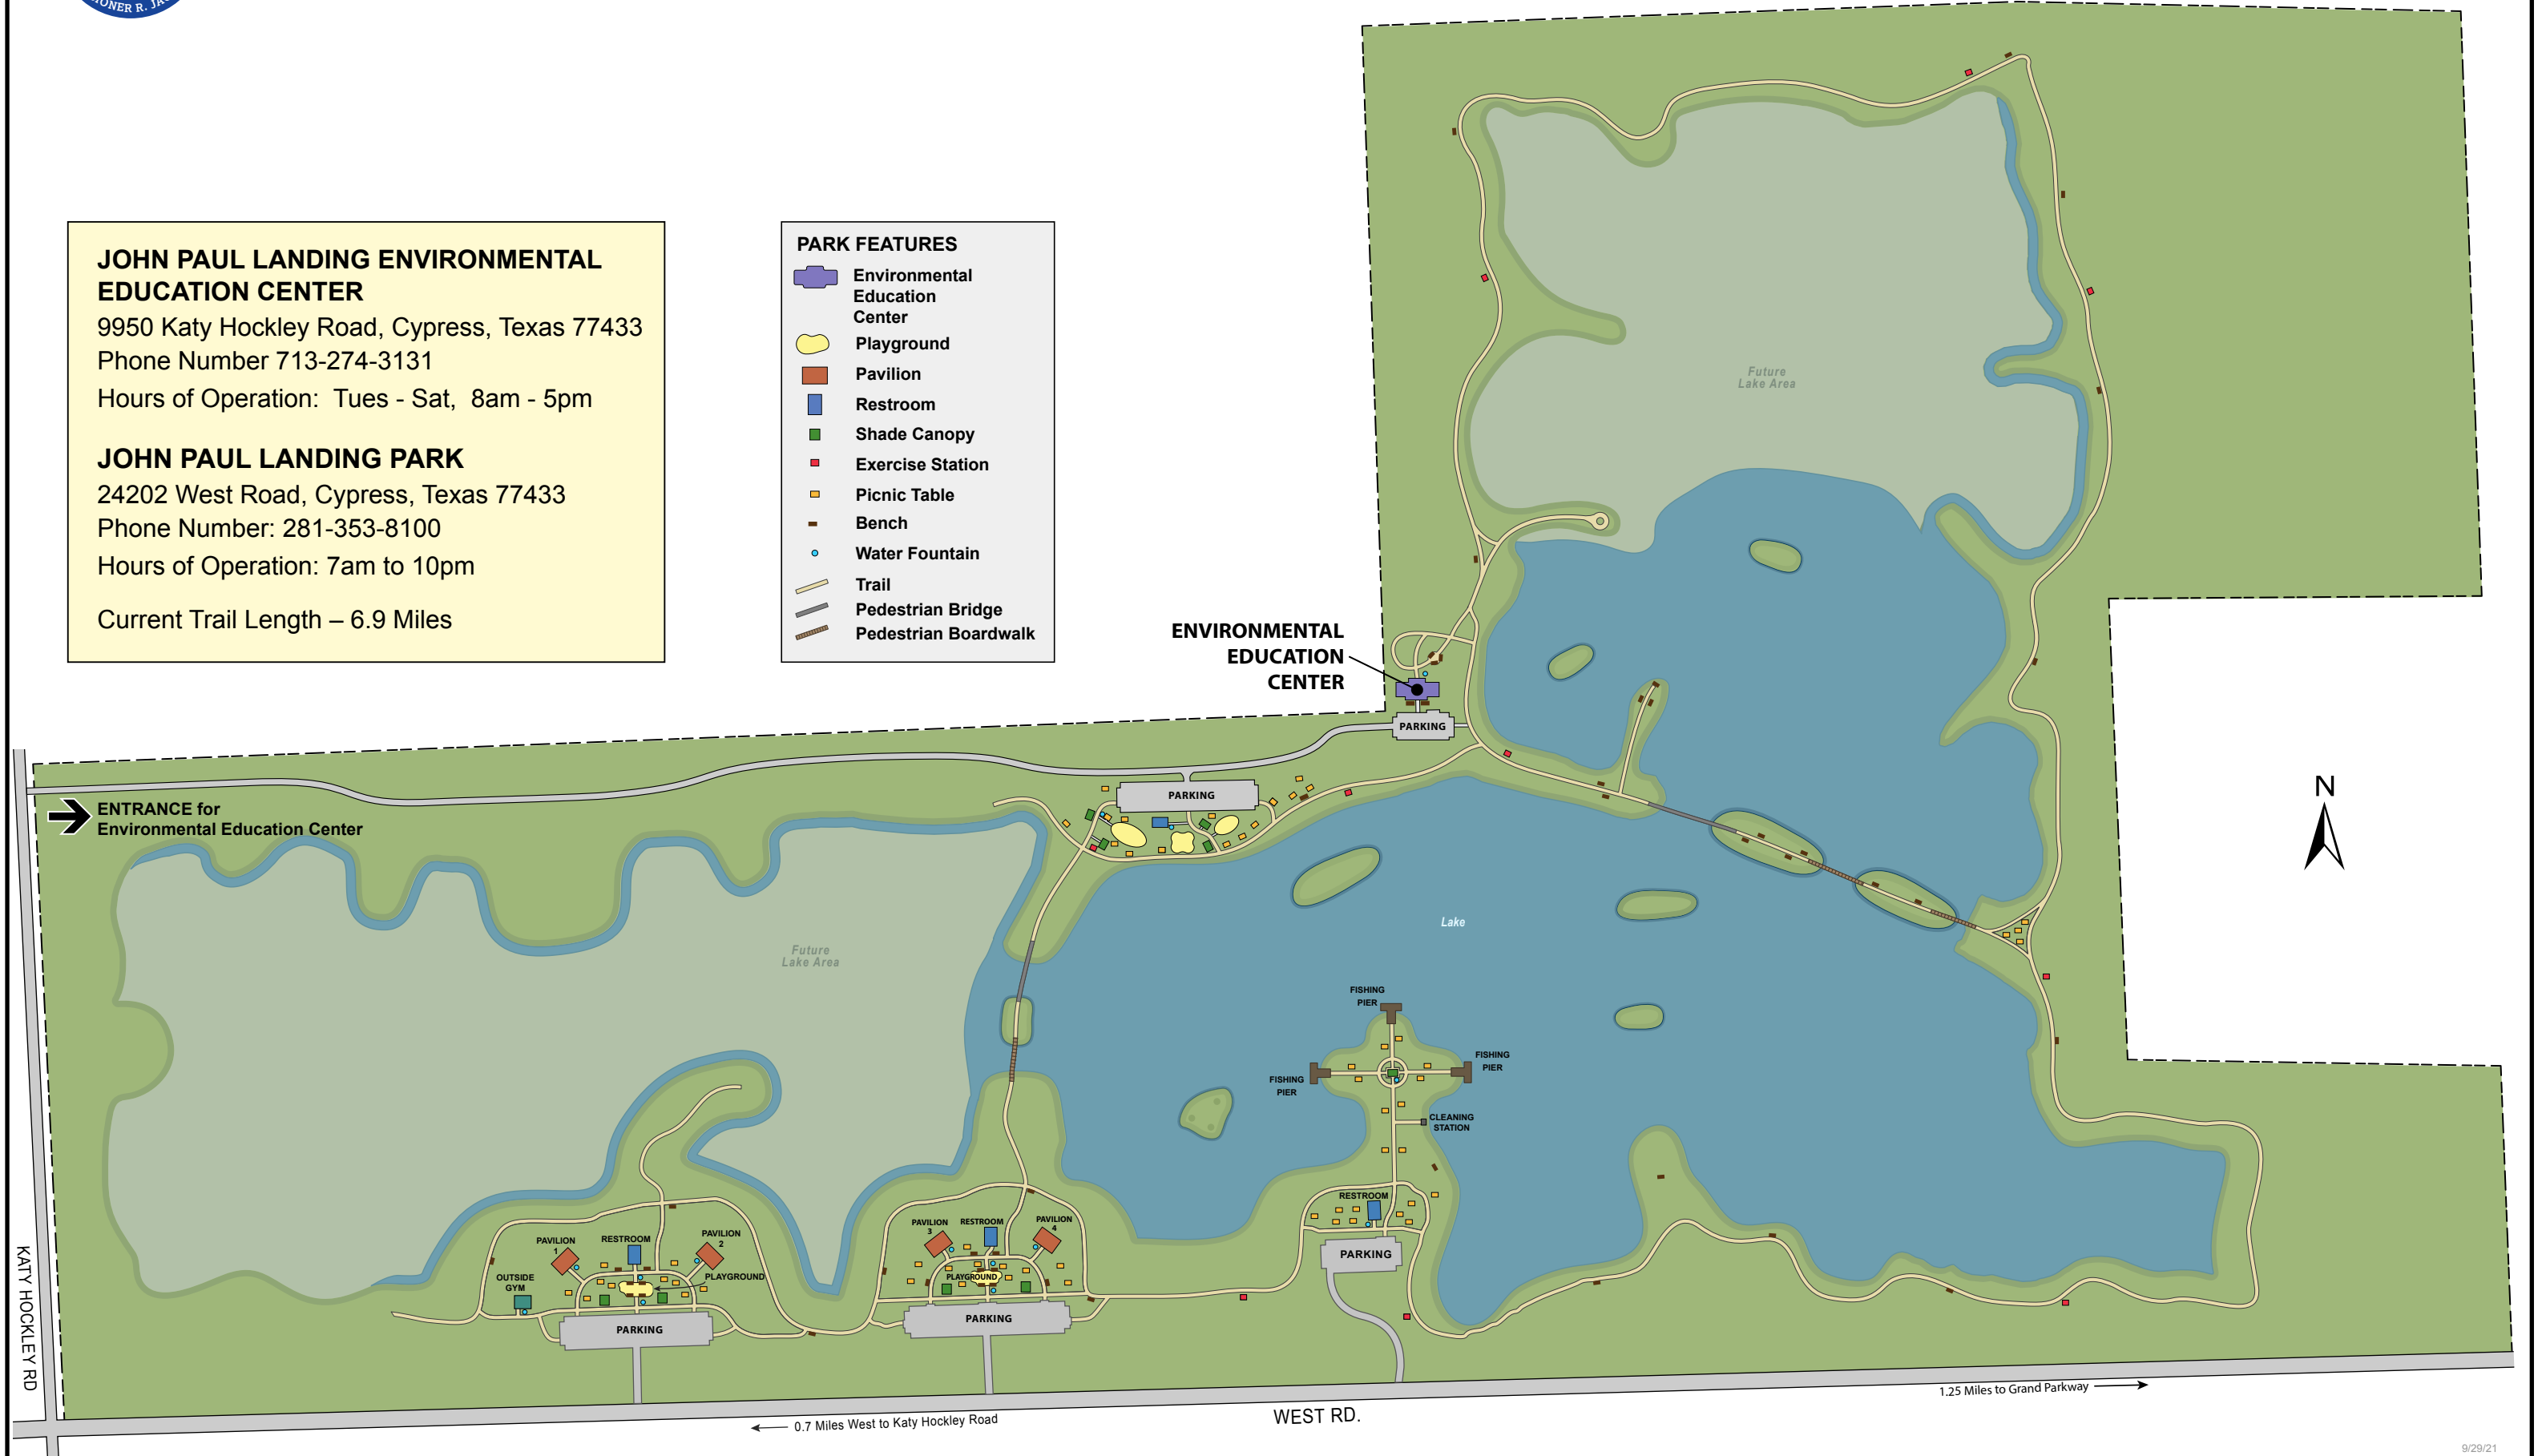

JOHN PAUL LANDING PARK

JOHN PAUL LANDING ENVIRONMENTAL EDUCATION CENTER

9950 Katy Hockley Road, Cypress, Texas 77433
 Phone Number 713-274-3131
 Hours of Operation: Tues - Sat, 8am - 5pm

JOHN PAUL LANDING PARK

24202 West Road, Cypress, Texas 77433
 Phone Number: 281-353-8100
 Hours of Operation: 7am to 10pm
 Current Trail Length – 6.9 Miles

PARK FEATURES

-  Environmental Education Center
-  Playground
-  Pavilion
-  Restroom
-  Shade Canopy
-  Exercise Station
-  Picnic Table
-  Bench
-  Water Fountain
-  Trail
-  Pedestrian Bridge
-  Pedestrian Boardwalk

KATY HOCKLEY RD

← 0.7 Miles West to Katy Hockley Road

WEST RD.

1.25 Miles to Grand Parkway →